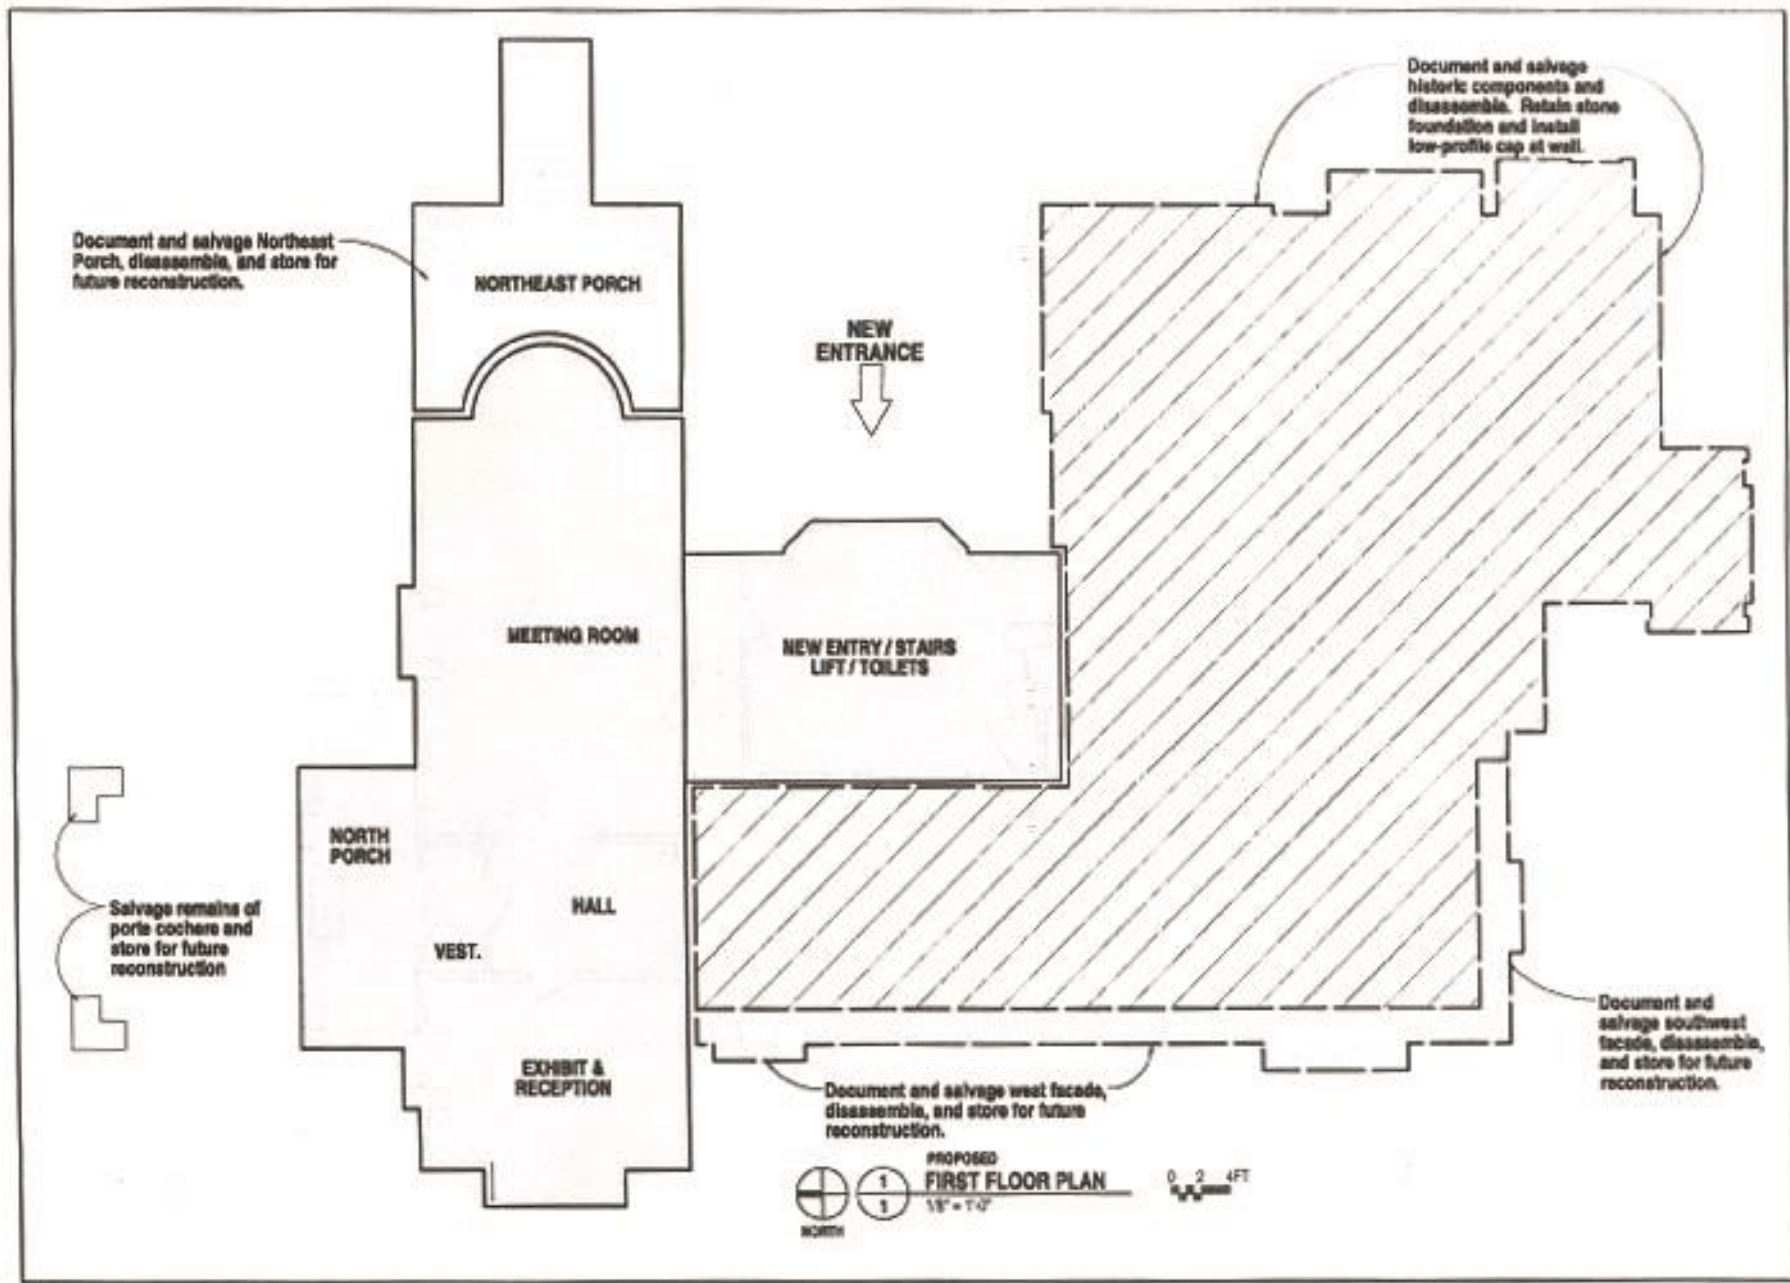

Project No:	
By:	
Date:	
<b>DRAWING LOG</b>	
<b>DRAWING TITLE</b>	
<b>FIRST FLOOR PLAN</b>	
<b>SHEET</b>	
<b>EXISTING CONDITIONS</b>	

RESTORE

PROPOSED  
NEW  
ADDITION

RESTORE

**OPTION 2**

	
<b>CRAWFORD &amp; STEARNS</b> ARCHITECTS AND INTERIOR PLANNING 200 W. 11th St., Suite 100, New York, NY 10011 TEL: 212-255-1234 FAX: 212-255-1234	
<b>HOWLAND STONE STORE MUSEUM</b> <b>ISABEL HOWLAND HOUSE</b> SHERWOOD, NEW YORK	
Project No:	1109
By:	ELC
Date:	12/12/11
DRAWING LOG	
DRAWING TITLE	
PROPOSED FIRST FLOOR PLAN	
SHEET	
<b>1</b>	

**PROPOSED SECOND FLOOR PLAN**  
 1/8" = 1'-0" 

**CRAWFORD & STEARNS**  
 ARCHITECTS AND PLANNERS  
 100 W. 11th St., New York, N.Y. 10011  
 Telephone: (212) 677-1100  
 Telex: 250000  
 Fax: (212) 677-1100