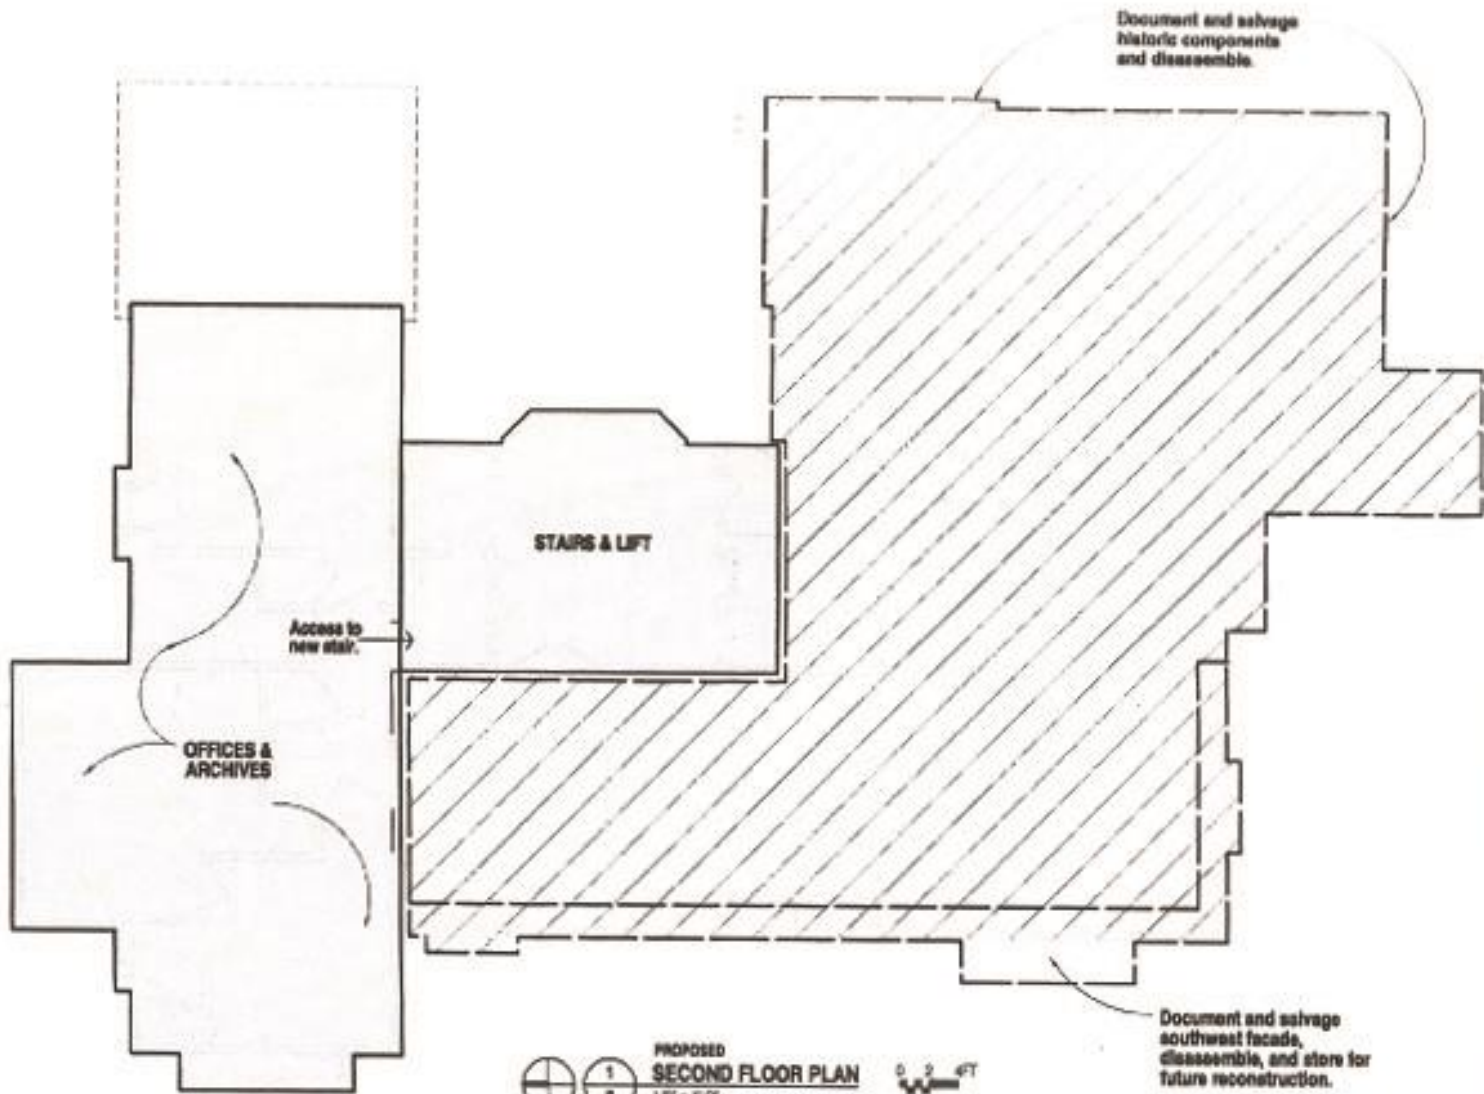

Project No:	
By:	
Date:	
<b>DRAWING LOG</b>	
<b>DRAWING TITLE</b>	
<b>FIRST FLOOR PLAN</b>	
<b>SHEET</b>	
<b>EXISTING CONDITIONS</b>	

RESTORE

PROPOSED  
NEW  
ADDITION

RESTORE

**OPTION 2**

	
<b>CRAWFORD &amp; STEARNS</b> ARCHITECTS AND INTERIOR PLANNING 200 W. 11th St., Suite 100, New York, NY 10011 TEL: 212-255-1234 FAX: 212-255-1234	
<b>HOWLAND STONE STORE MUSEUM</b> <b>ISABEL HOWLAND HOUSE</b> SHERWOOD, NEW YORK	
Project No:	1109
By:	ELC
Date:	12/12/11
DRAWING LOG	
DRAWING TITLE	
PROPOSED FIRST FLOOR PLAN	
SHEET	
<b>1</b>	

**PROPOSED SECOND FLOOR PLAN**  
 1/8" = 1'-0" 

**CRAWFORD & STEARNS**  
 ARCHITECTS AND PLANNERS  
 100 W. 11th St., New York, N.Y. 10011  
 Telephone: (212) 677-1100  
 Telex: 250000  
 Fax: (212) 677-1100