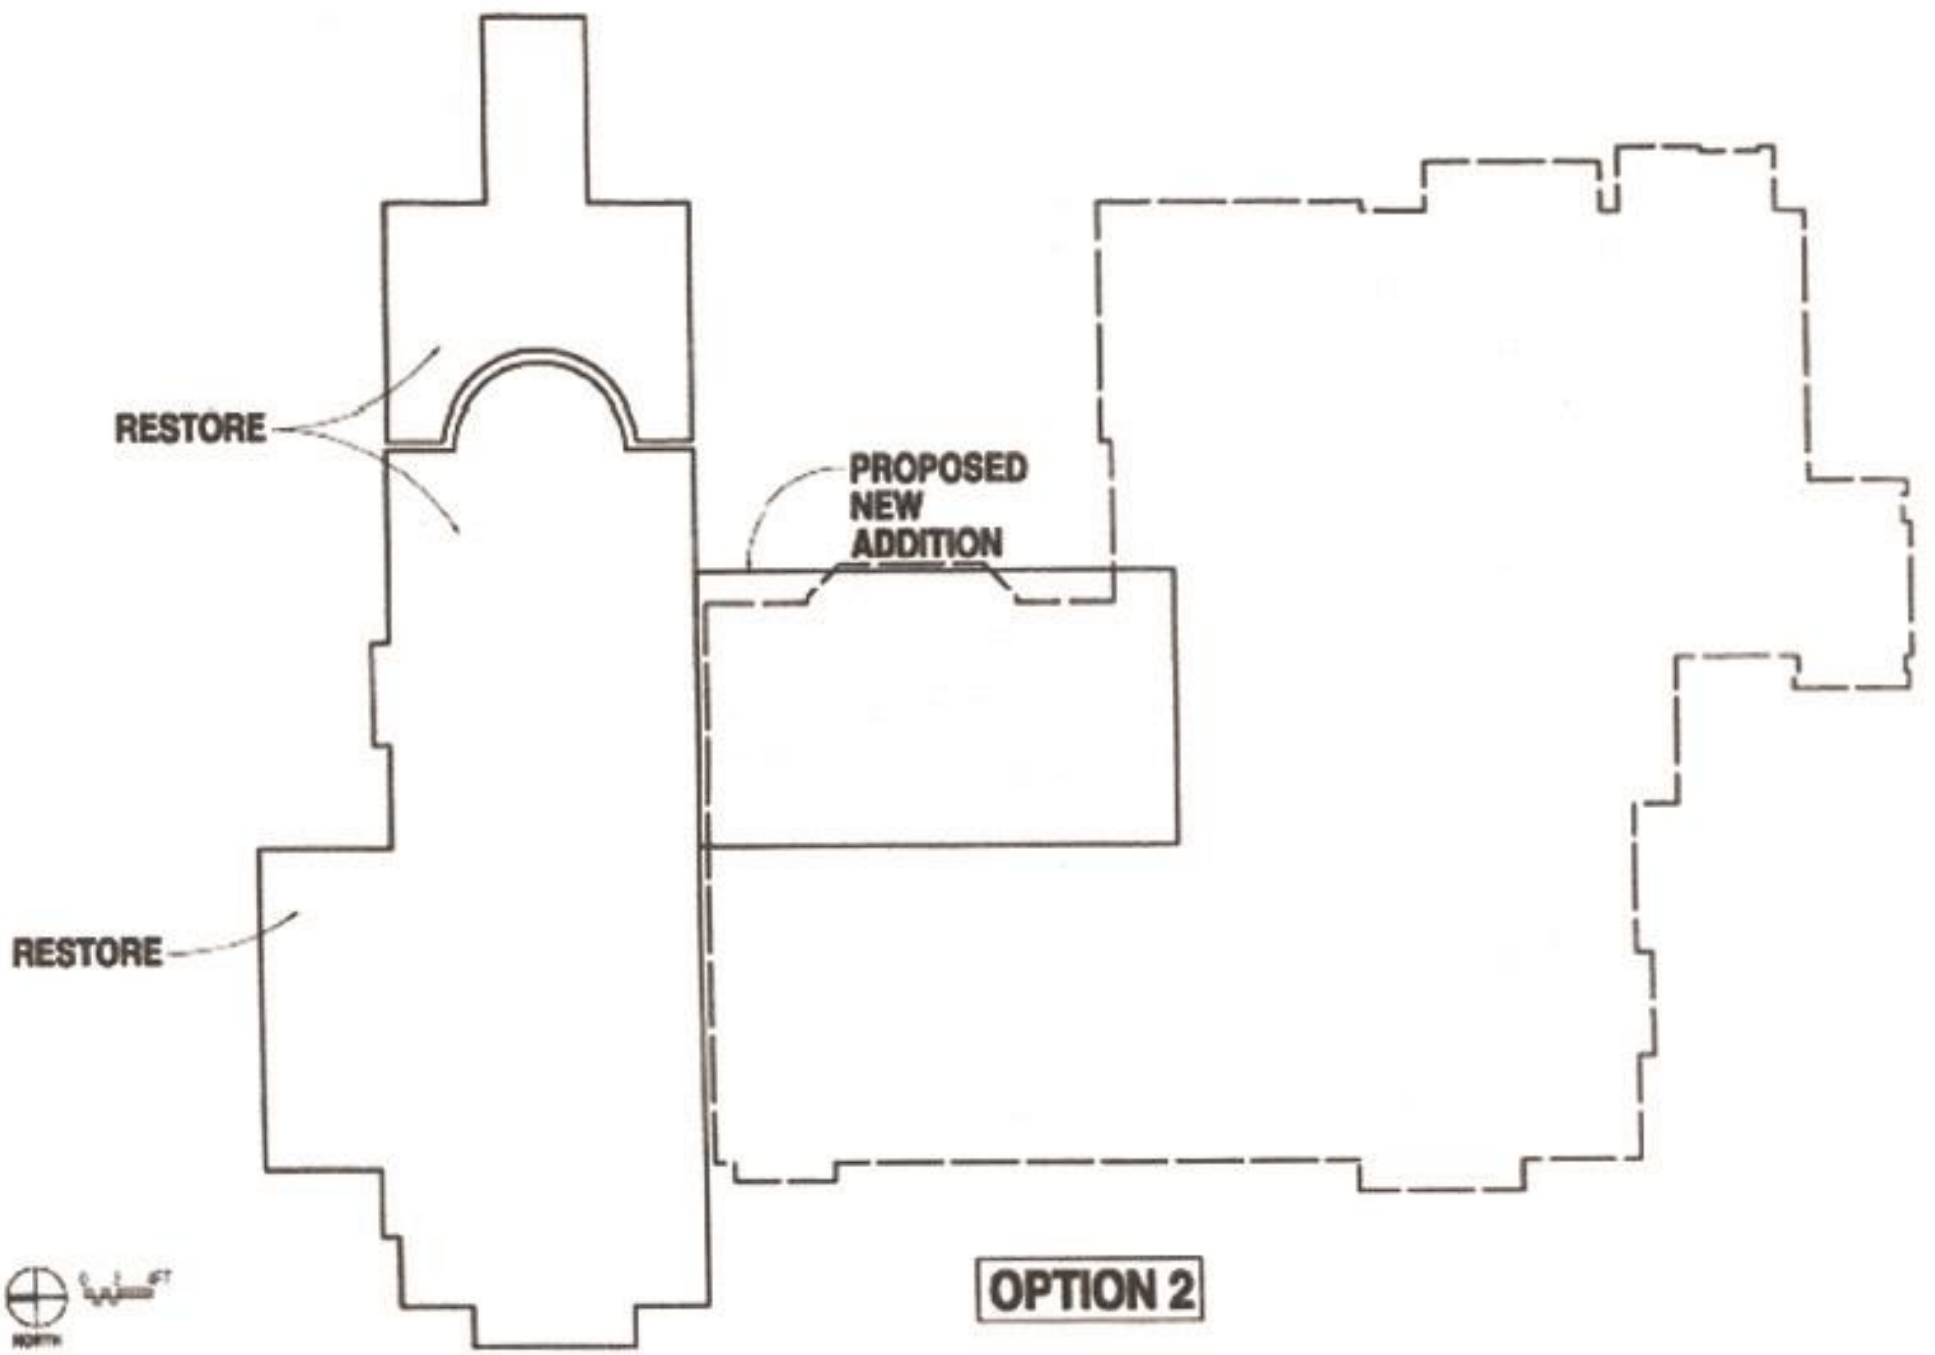

Project No:	
By:	
Date:	
<b>DRAWING LOG</b>	
<b>DRAWING TITLE</b>	
<b>FIRST FLOOR PLAN</b>	
<b>SHEET</b>	
<b>EXISTING CONDITIONS</b>	

RESTORE

PROPOSED  
NEW  
ADDITION

RESTORE

**OPTION 2**

	
<b>CRAWFORD &amp; STEARNS</b> ARCHITECTS AND INTERIOR PLANNING 200 W. 11th St., Suite 100, New York, NY 10011 TEL: 212-255-1234 FAX: 212-255-1234	
<b>HOWLAND STONE STORE MUSEUM</b> <b>ISABEL HOWLAND HOUSE</b> SHERWOOD, NEW YORK	
Project No:	1109
By:	ELC
Date:	12/12/11
DRAWING LOG	
DRAWING TITLE	
PROPOSED FIRST FLOOR PLAN	
SHEET	
<b>1</b>	